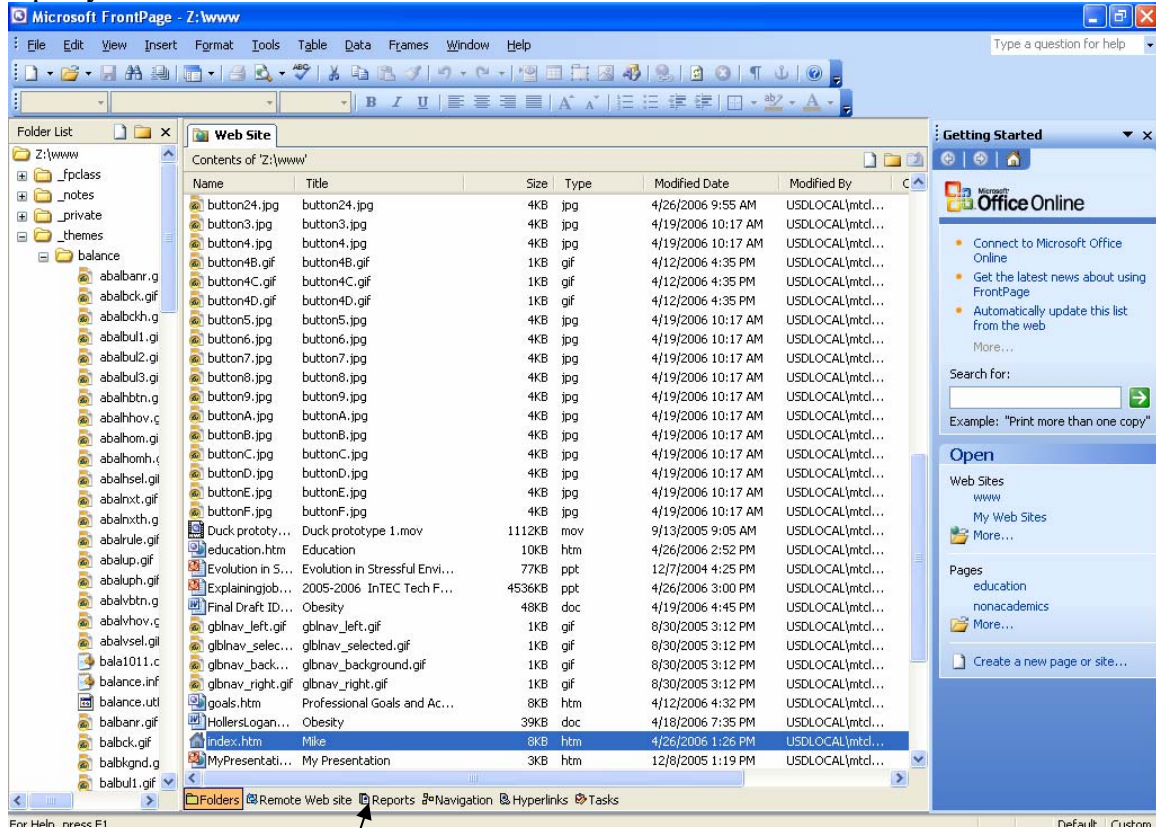

### Open your Website

Click Here

Click on the Reports tab on the bottom of the display

The report gives you an overview of your website. It breaks down you site and tells you what is wrong with you pages (such as broken links, old files, slow pages as well as other errors.)