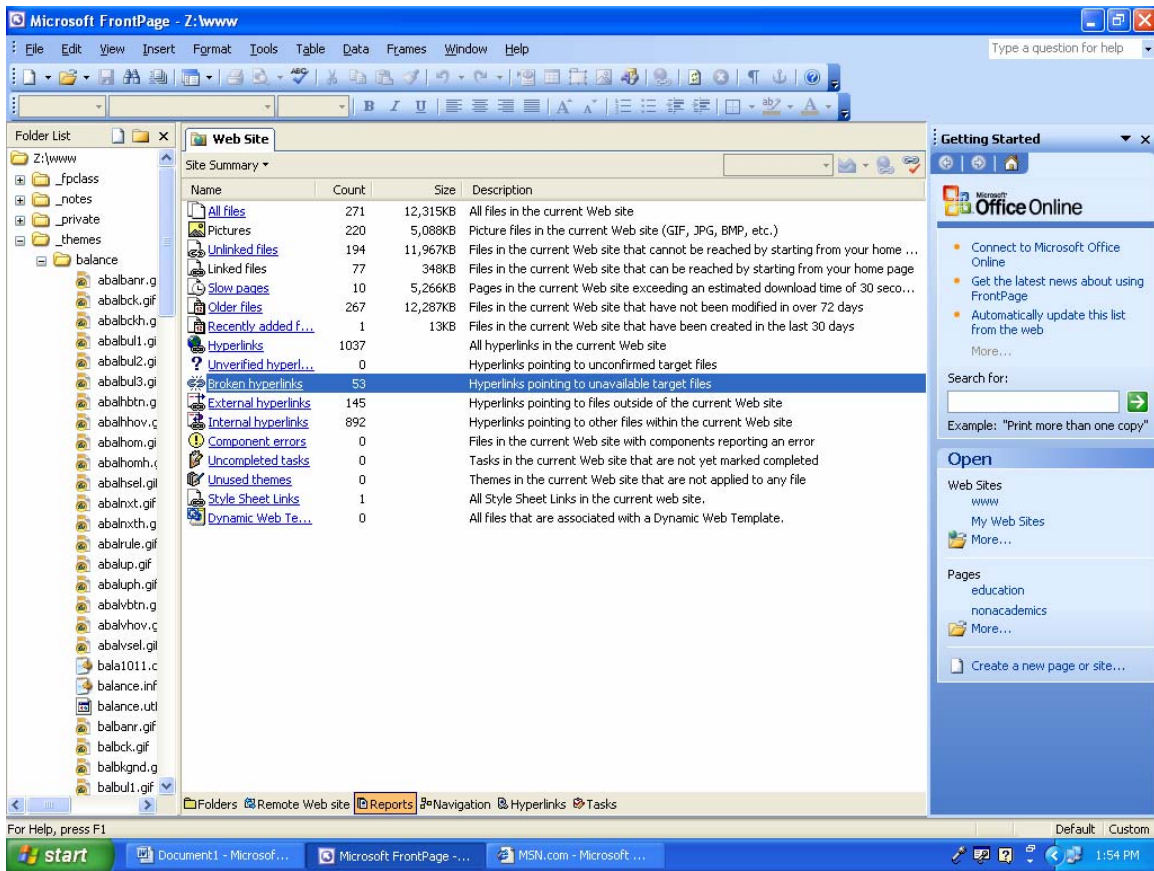

### Open your Website

Click Here

Click on the Reports tab on the bottom of the display

The report gives you an overview of your website. It breaks down you site and tells you what is wrong with you pages (such as broken links, old files, slow pages as well as other errors.)